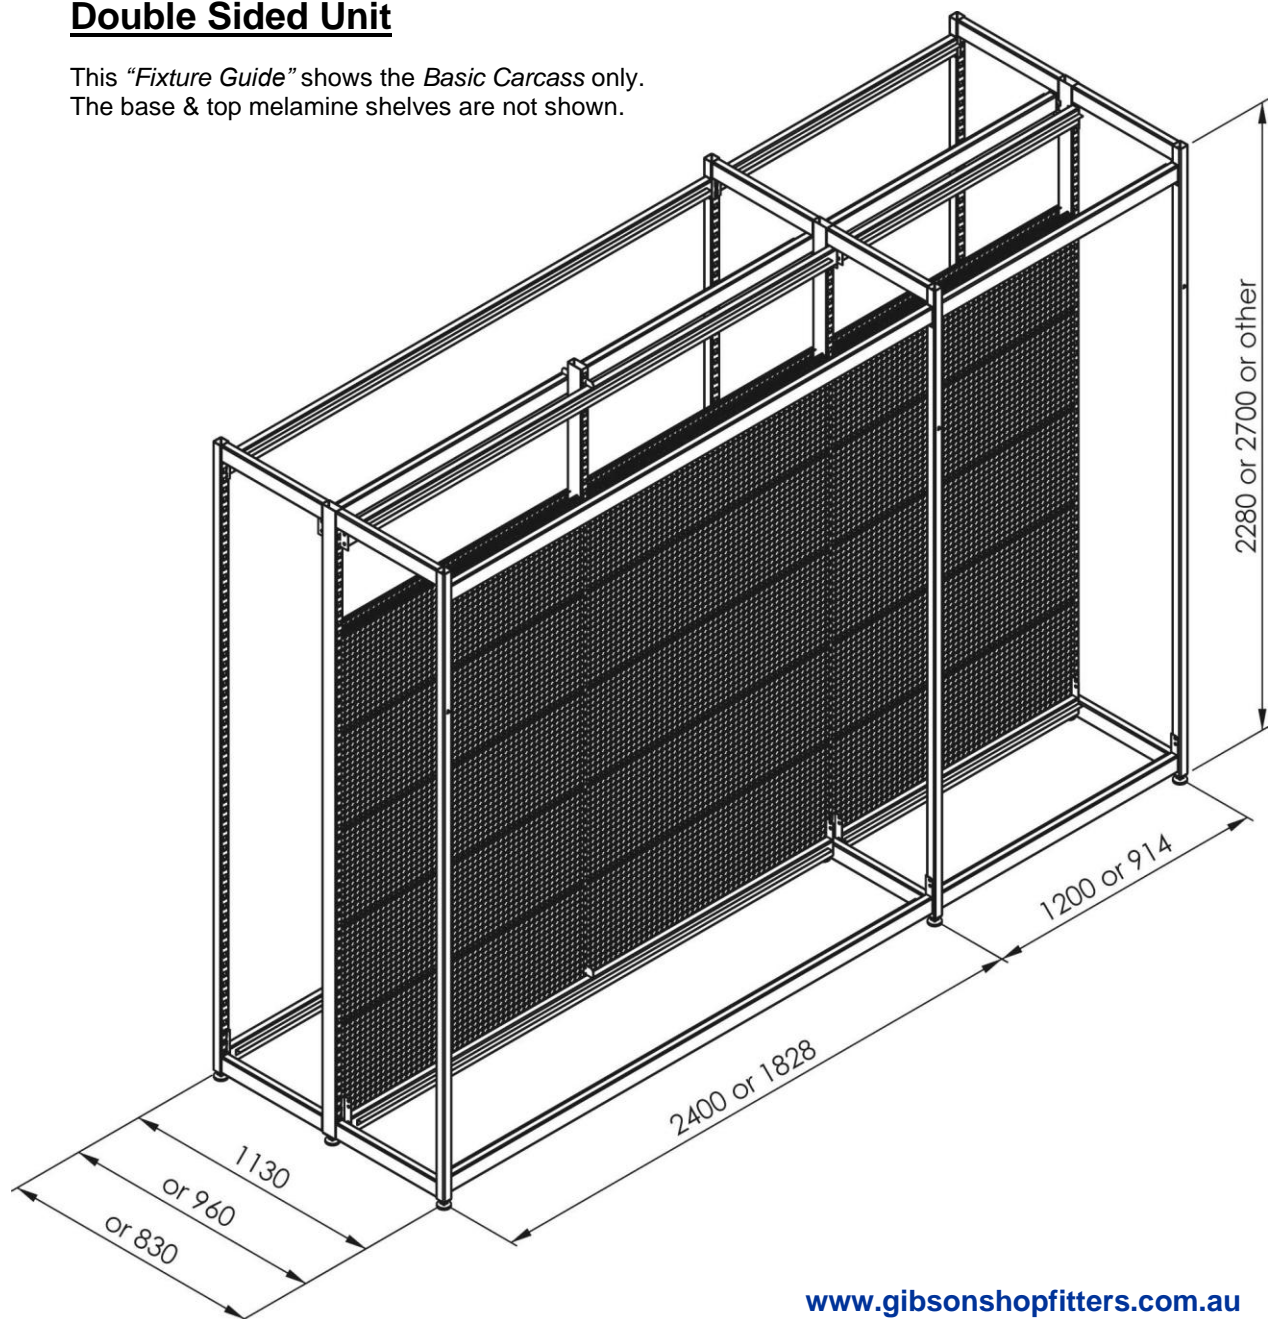

**Double Sided Unit**

This "Fixture Guide" shows the *Basic Carcass* only.  
The base & top melamine shelves are not shown.

**MODULAR METAL PANEL GONDOLA SHELVING**

*System 70 - HEAVY DUTY HARDWARE*

**MANUFACTURED TO ORDER**

Heights: 2280mm O/A   
or 2700mm O/A   
or other? .....

Shelf Depth: 530mm Shelf - (Base & Top) = 1130mm O/A Unit   
*suits intermediate shelves @ 470mm, 390mm & 315mm*

or 445mm Shelf - (Base & Top) = 960mm O/A Unit   
*suits intermediate shelves @ 390mm & 315mm*

or 380mm Shelf - (Base & Top) = 830mm O/A Unit   
*suits intermediate shelves @ 315mm*

Module Lengths: 2400mm Module (2 x 1200mm)  
or 1200mm Module (1 x 1200mm)  
or 1828mm Module (2 x 914mm)  
or 914mm Module (1 x 914mm)