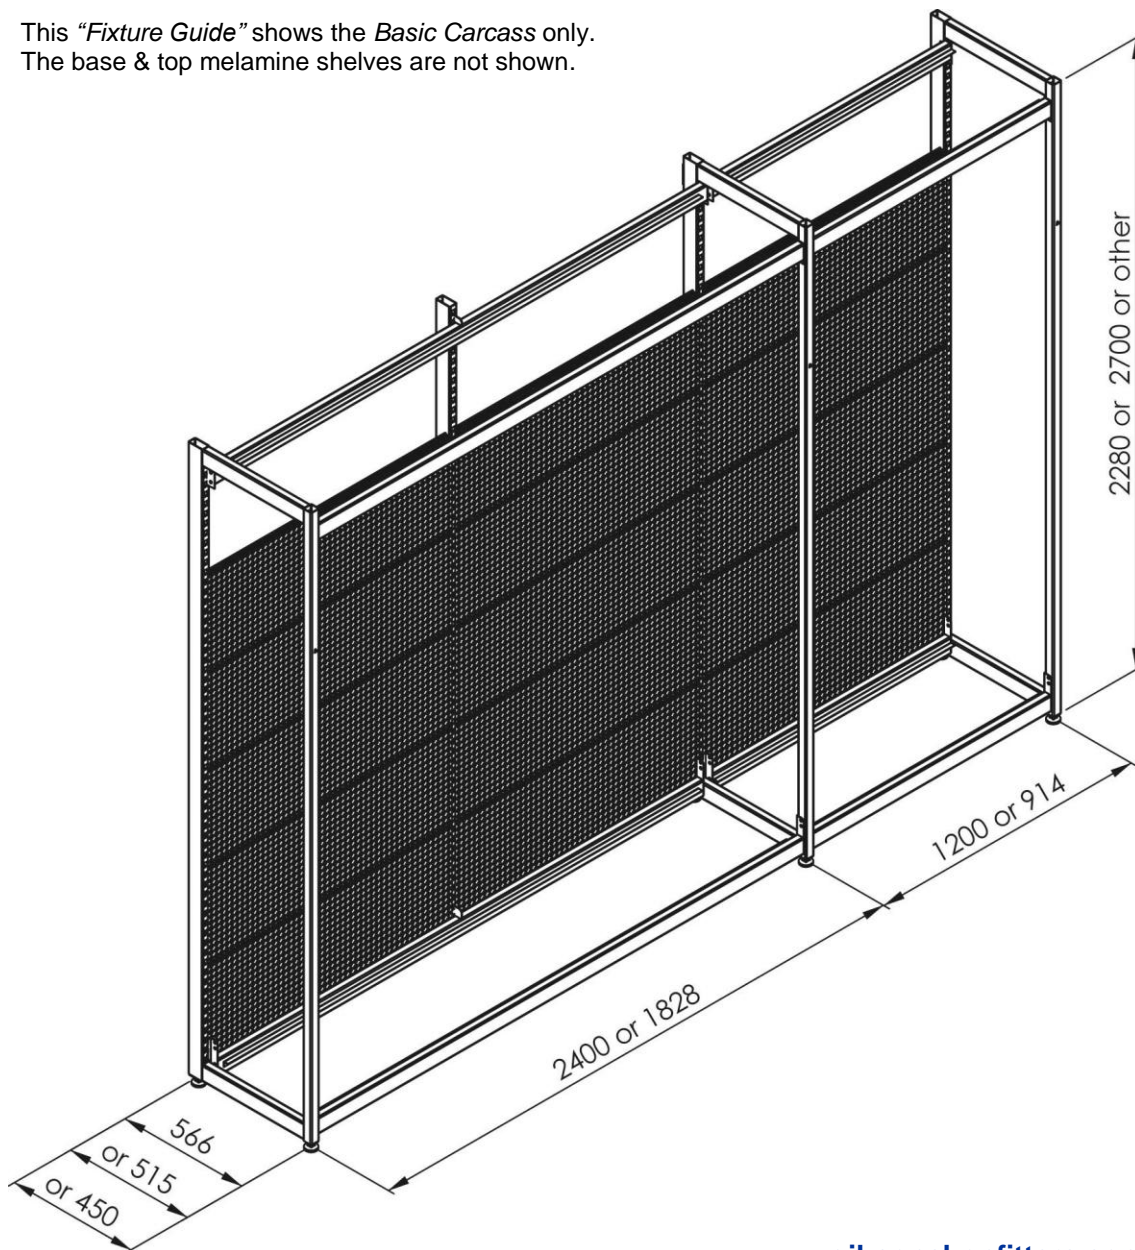

Heights: 2280mm O/A   
or 2700mm O/A   
or other? .....

Shelf Depth: 530mm Shelf - (Base & Top) = 1130mm O/A Unit   
*suits intermediate shelves @ 470mm, 390mm & 315mm*

or 445mm Shelf - (Base & Top) = 960mm O/A Unit   
*suits intermediate shelves @ 390mm & 315mm*

or 380mm Shelf - (Base & Top) = 830mm O/A Unit   
*suits intermediate shelves @ 315mm*

Module Lengths: 2400mm Module (2 x 1200mm)  
or 1200mm Module (1 x 1200mm)  
or 1828mm Module (2 x 914mm)  
or 914mm Module (1 x 914mm)

This "Fixture Guide" shows the *Basic Carcass* only.  
The base & top melamine shelves are not shown.

**MODULAR METAL PANEL GONDOLA SHELVING**

*System 70 - HEAVY DUTY HARDWARE*

**MANUFACTURED TO ORDER**

Heights: 2280mm O/A   
or 2700mm O/A   
or other? .....